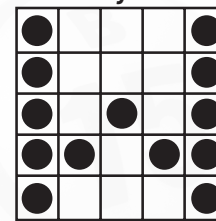

PRIZE:
 \$100

GAME 4
**Single Bingo or
 4 Corners**

PRIZE:
 \$100

GAME 5
Two Brackets

PRIZE:
 \$300

GAME 18
Heart of Canal

PRIZE: 50% / 50%

GAME 19
Crazy "W"

PRIZE: \$700

GAME 20
Crazy "T"
 Any direction

PRIZE: \$700

POT OF GOLD

GAME 21 • Match 3
 Posted amount or \$100

GAME 22 • Outline Diamond
 Posted amount or \$200

GAME 23 • Large Picture Frame
 Posted amount or \$300