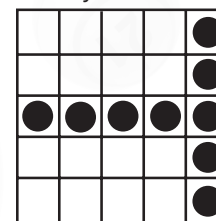

PRIZE:
 \$100

GAME 4
**Single Bingo or
 4 Corners**

PRIZE:
 \$100

GAME 5
Two Brackets

PRIZE:
 \$300

GAME 18
Heart of Canal

PRIZE: 50% / 50%

GAME 19
Crazy "W"

PRIZE: \$700

GAME 20
Crazy "T"
 Any direction

PRIZE: \$700

POT OF GOLD

GAME 21 • Match 3
 Posted amount or \$100

GAME 22 • Outline Diamond
 Posted amount or \$200

GAME 23 • Large Picture Frame
 Posted amount or \$300