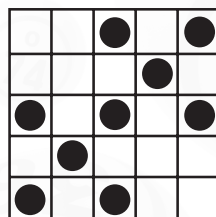

PRIZE: \$500

GAME 12
Teeter Totter
 Either side up

PRIZE: \$500

GAME 13
Crazy Hourglass

PRIZE: \$700

GAME 14
Double "X"
 As shown

PRIZE: \$700

GAME 15
**Line & Floating
 Block of Four**