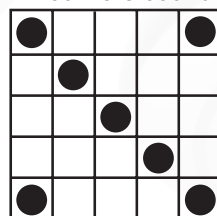

INTERMISSION

GAME 16
Double Bingo
4 corners count

PRIZE: $700

GAME 17
Broken Heart
Either half