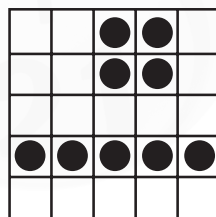

PRIZE: \$500

GAME 12
Teeter Totter
 Either side up

PRIZE: \$500

GAME 13
Crazy Hourglass

PRIZE: \$700

GAME 14
Double "X"
 As shown

PRIZE: \$700

GAME 15
**Line & Floating
 Block of Four**