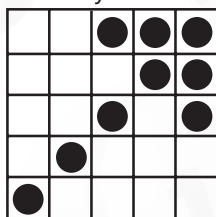

B-13 SPECIAL

GAME 8
Eyes, Hands & Feet

PRIZE: Jackpot or \$313

GAME 9
Full Body

PRIZE: Jackpot or \$513

GAME 10
Medal
 As shown

PRIZE: \$500

GAME 11
Crazy Arrow
 In any corner

PRIZE: \$500

GAME 12
Teeter Totter
 Either side up

PRIZE: \$500

GAME 13
Crazy Hourglass

PRIZE: \$700

GAME 14
Double "X"
 As shown

PRIZE: \$700

GAME 15
**Line & Floating
 Block of Four**