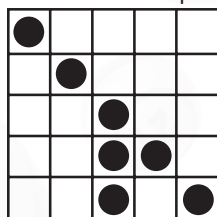

B-13 SPECIAL

GAME 8
Eyes, Hands & Feet

PRIZE: Jackpot or \$313

GAME 9
Full Body

PRIZE: Jackpot or \$513

GAME 10
Medal
 As shown

PRIZE: \$500

GAME 11
Crazy Arrow
 In any corner

PRIZE: \$500

GAME 12
Teeter Totter
 Either side up

PRIZE: \$500

GAME 13
Crazy Hourglass

PRIZE: \$700

GAME 14
Double "X"
 As shown

PRIZE: \$700

GAME 15
**Line & Floating
 Block of Four**