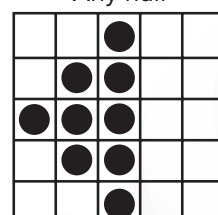

Prize: Jackpot or \$500

INTERMISSION

GAME 16
Double Bingo
 4 corners count

PRIZE: \$700

GAME 17
Broken Heart
 Either half

PRIZE: \$1000

GAME 34
Crazy Half Diamond
 Any half

PRIZE: \$1000