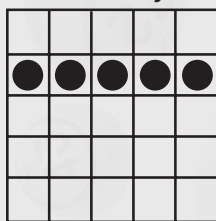

WARM UPS Admission Sales: \$5 for a 3-on • These games are not included in your package.

GAME 1
Crazy Bingo
 2 straight lines,
 first number wild

PRIZE:
 \$100

GAME 2
Crazy Kite

PRIZE:
 \$100

GAME 3
Hardway