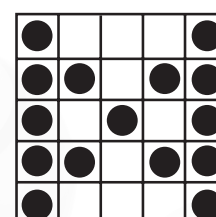

PRIZE: $1000

GAME 27
Picnic Table
As shown