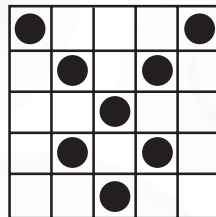

B-13 SPECIAL

GAME 8
Eyes, Hands & Feet

PRIZE: Jackpot or \$313

GAME 9
Full Body

PRIZE: Jackpot or \$513

GAME 10
Medal
 As shown

PRIZE: \$500

GAME 11
Crazy Arrow
 In any corner

PRIZE: \$500

GAME 12
Teeter Totter
 Either side up

PRIZE: \$500

GAME 13
Crazy Hourglass

PRIZE: \$700

GAME 14
Double "X"
 As shown

PRIZE: \$700

GAME 15
**Line & Floating
 Block of Four**