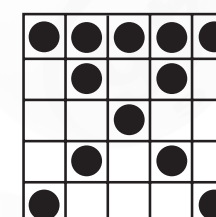

PRIZE: $1000

GAME 28
Potawatomi P