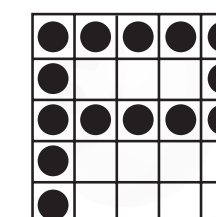

PRIZE: $1000

ALL STAR SPECIAL

GAME 29 ★
Posted amount or $100
GAME 30 ★★
Posted amount or $200
GAME 31 ★★★
Posted amount or $300
GAME 32 ★★★★
Posted amount or $400
GAME 33 ★★★★★
Progressive Jackpot or $1000

5 starts in 48 numbers or less: Win a spin of the jackpot wheel with a top prize of $150,000!