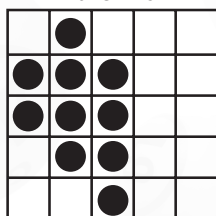

Prize: Jackpot or \$500

INTERMISSION

GAME 16
Double Bingo
 4 corners count

PRIZE: \$700

GAME 17
Broken Heart
 Either half

PRIZE: \$1000

GAME 34
Crazy Half Diamond
 Any half

PRIZE: \$1000