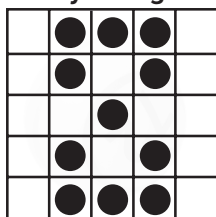

B-13 SPECIAL

GAME 8
Eyes, Hands & Feet

PRIZE: Jackpot or \$313

GAME 9
Full Body

PRIZE: Jackpot or \$513

GAME 10
Medal
 As shown

PRIZE: \$500

GAME 11
Crazy Arrow
 In any corner

PRIZE: \$500

GAME 12
Teeter Totter
 Either side up

PRIZE: \$500

GAME 13
Crazy Hourglass

PRIZE: \$700

GAME 14
Double "X"
 As shown

PRIZE: \$700

GAME 15
**Line & Floating
 Block of Four**