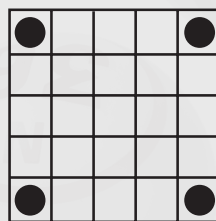

PRIZE:
 \$100

GAME 4
**Single Bingo or
 4 Corners**

PRIZE:
 \$100

GAME 5
Two Brackets

PRIZE:
 \$300

GAME 18
Heart of Canal

PRIZE: 50% / 50%

GAME 19
Crazy "W"