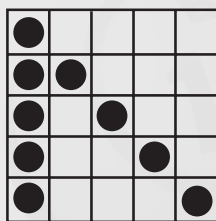

WARM UPS Admission Sales: $5 for a 3-on • These games are not included in your package.

GAME 1
Crazy Bingo
2 straight lines,
first number wild

PRIZE:
$100

GAME 2
Crazy Kite