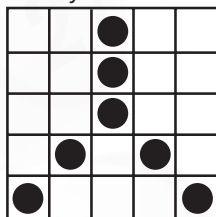

GAME 24 • Coverall
 Posted amount or \$1,000

Prize for Coverall in 46 numbers or less:

\$500,000

MAIN SESSION

GAME 6
Crazy "Y"
 Any direction

PRIZE: \$500

GAME 7
Eight Pack
 Anywhere

PRIZE: \$500

B-13 SPECIAL

GAME 8
Eyes, Hands & Feet

PRIZE: Jackpot or \$313

GAME 9
Full Body

PRIZE: Jackpot or \$513

GAME 10
Medal
 As shown

PRIZE: \$500

GAME 11
Crazy Arrow
 In any corner