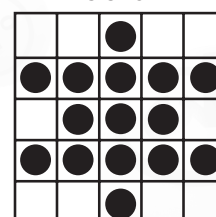

PRIZE: $1000

GAME 26
Bowtie
As shown