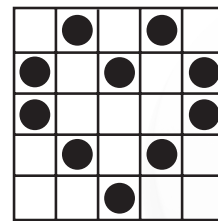

PRIZE:
 \$100

GAME 4
**Single Bingo or
 4 Corners**

PRIZE:
 \$100

GAME 5
Two Brackets

PRIZE:
 \$300

GAME 18
Heart of Canal

PRIZE: 50% / 50%

GAME 19
Crazy "W"

PRIZE: \$700

GAME 20
Crazy "T"
 Any direction

PRIZE: \$700

POT OF GOLD

GAME 21 • Match 3
 Posted amount or \$100

GAME 22 • Outline Diamond
 Posted amount or \$200

GAME 23 • Large Picture Frame
 Posted amount or \$300