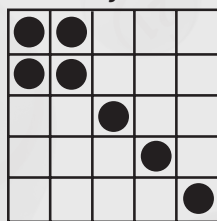

PRIZE:
$100

GAME 3
Hardway