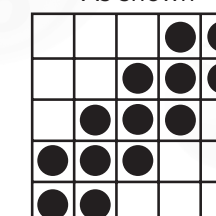

5 starts in 48 numbers or less: Win a spin of the jackpot wheel with a top prize of \$150,000!

GAME 34
Heavy Diagonal
 As shown

PRIZE: \$1000

PICK 8 SPECIAL

GAME 35
Pick 8

Get all 8 numbers called in 20 numbers or less.