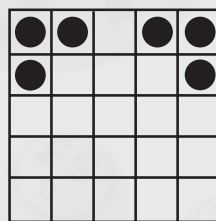

PRIZE:
$300

GAME 18
Heart of Canal