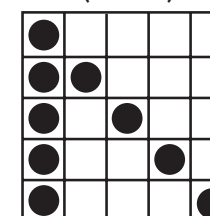

**GAME 28** • Coverall  
Posted amount or \$500

Prize for coverall in 46 numbers or less: \$500,000 paid in annuity

**GAME 29**  
Three Brackets

**PRIZE:**  
Level 1 \$500  
Level 2 \$1199

**GAME 30**  
Crazy Bingo  
(wild #)