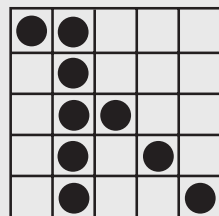

**WARM UP GAMES 1-8**

**GAME 1**  
Single Bingo or  
4 Corners

**PRIZE:**  
\$100

**GAME 2**  
Single Bingo or  
4 Corners

**PRIZE:**  
\$100

**GAME 3**  
Single Bingo or  
4 Corners

**PRIZE:**  
\$100

**GAME 4**  
Single Bingo or  
4 Corners

**PRIZE:**  
\$100

**GAME 5**  
Double Bingo

**PRIZE:**  
\$300

**GAME 6**  
Double Bingo

**PRIZE:**  
5X last number  
called (min \$100)

**GAME 7**  
Double Bingo

**PRIZE:**  
5X last number  
called (min \$100)