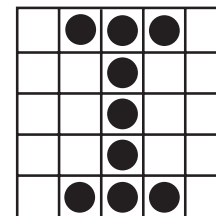

GAME 20
Crazy I

PRIZE:
Level 1 $500
Level 2 $1199