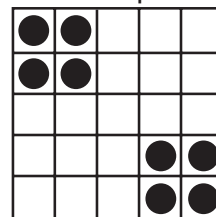

CLOVERLEAF SPECIAL – GAME 13 & 14

Double Postage
Stamps

PRIZE:
Level 1 $500
Level 2 $1199