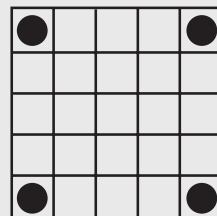

**WARM UP GAMES 1-8**

**GAME 1**  
Single Bingo or  
4 Corners

**PRIZE:**  
\$100

**GAME 2**  
Single Bingo or  
4 Corners

**PRIZE:**  
\$100

**GAME 3**  
Single Bingo or  
4 Corners

**PRIZE:**  
\$100

**GAME 4**  
Single Bingo or  
4 Corners

**PRIZE:**  
\$100

**GAME 5**  
Double Bingo

**PRIZE:**  
\$300

**GAME 6**  
Double Bingo

**PRIZE:**  
5X last number  
called (min \$100)

**GAME 7**  
Double Bingo

**PRIZE:**  
5X last number  
called (min \$100)