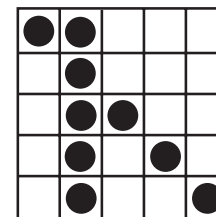

GAME 39
Double Bingo

PRIZE:
Level 1 $500
Level 2 $1199