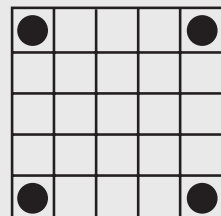

**WARM UP GAMES 1-8**

**GAME 1**  
Single Bingo or  
4 Corners

**PRIZE:**  
\$100

**GAME 2**  
Single Bingo or  
4 Corners

**PRIZE:**  
\$100

**GAME 3**  
Single Bingo or  
4 Corners

**PRIZE:**  
\$100

**GAME 4**  
Single Bingo or  
4 Corners

**PRIZE:**  
\$100

**GAME 5**  
Double Bingo

**PRIZE:**  
\$300

**GAME 6**  
Double Bingo

**PRIZE:**  
5X last number  
called (min \$100)

**GAME 7**  
Double Bingo

**PRIZE:**  
5X last number  
called (min \$100)