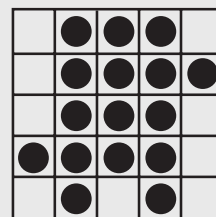

**PRIZE:**  
Must Go \$5,000  
Floor Sales: \$1: 1-on \$5: 7-on

**CLOVERLEAF SPECIAL – GAME 13 & 14**

Double Postage  
Stamps

**PRIZE:**  
Level 1 \$500  
Level 2 \$1199

Cloverleaf

**PRIZE:**  
Must Go \$5,000

**GAME 15 & 16**  
B-13 SPECIAL

**PRIZE:**  
Jackpot or \$313  
Jackpot or \$513

**GAME 17**  
Double Bingo

**PRIZE:**  
Level 1 \$500  
Level 2 \$1199

**GAME 18**  
9 Pack

**PRIZE:**  
Level 1 \$500  
Level 2 \$1199