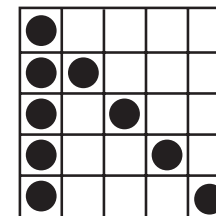

**GAME 21**  
Kaboom

**PRIZE:**  
Level 1 \$500  
Level 2 \$1199

**GAME 22**  
Crazy Bingo  
(wild #)

**PRIZE:**  
Level 1 \$500  
Level 2 \$1199

**GAME 23**  
Heart of Canal

**PRIZE:**  
50% Guest 50%  
Heart of Canal