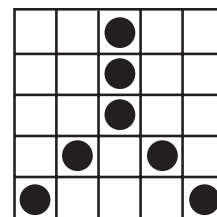

GAME 31
Crazy Y

PRIZE:
Level 1 $500
Level 2 $1199