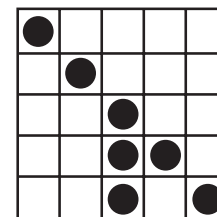

**PRIZE:**  
Level 1 \$500  
Level 2 \$1199

**MAIN SESSION**

**GAME 9**  
Crazy Bingo

**PRIZE:**  
Level 1 \$500  
Level 2 \$1199

**GAME 10**  
Propeller

**PRIZE:**  
Level 1 \$500  
Level 2 \$1199

**GAME 11**  
Teeter Totter