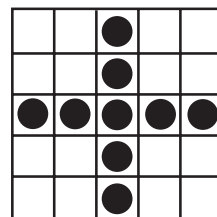

**PRIZE:**  
Level 1 \$500  
Level 2 \$1199

**MAIN SESSION**

**GAME 9**  
Crazy Bingo

**PRIZE:**  
Level 1 \$500  
Level 2 \$1199

**GAME 10**  
Propeller

**PRIZE:**  
Level 1 \$500  
Level 2 \$1199

**GAME 11**  
Teeter Totter