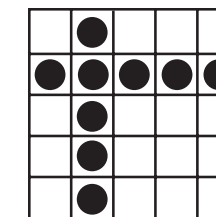

GAME 37
Double Hardway

PRIZE:
Level 1 $500
Level 2 $1199

PICK 8 SPECIALS

GAME 38
Get all 8 numbers
called in
20 numbers or less.

PRIZE:
Must Go $5,000
Floor Sales: $1: 1-on $5: 7-on