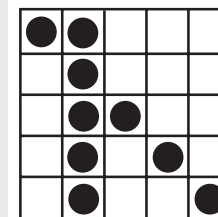

GAME 17
Double Bingo

PRIZE:
Level 1 $500
Level 2 $1199