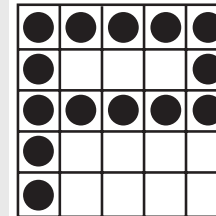

GAME 24
Potawatomi P

PRIZE:
Must Go $5,000

POT-OF-GOLD

FLOOR SALES: $3

GAME 25 • Match 3
Posted amount or $100

GAME 26 • Outline diamond
Posted amount or $200

GAME 27 • Large picture frame
Posted amount or $300

GAME 28 • Coverall
Posted amount or $500