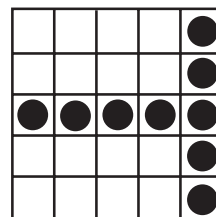

GAME 12
Crazy T

PRIZE:
Level 1 $500
Level 2 $1199