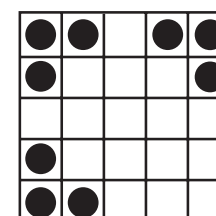

GAME 29
Three Brackets

PRIZE:
Level 1 $500
Level 2 $1199