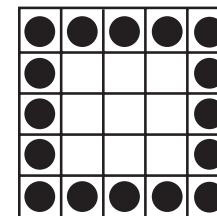

**GAME 21**  
Kaboom

**PRIZE:**  
Level 1 \$500  
Level 2 \$1199

**GAME 22**  
Crazy Bingo  
(wild #)

**PRIZE:**  
Level 1 \$500  
Level 2 \$1199

**GAME 23**  
Heart of Canal

**PRIZE:**  
50% Guest 50%  
Heart of Canal