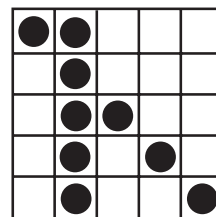

MAIN SESSION

GAME 9
Crazy Bingo

PRIZE:
Level 1 $500
Level 2 $1199