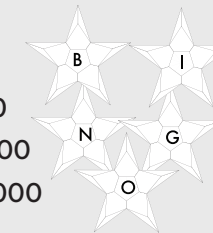

**PRIZE:**  
Level 1 \$500  
Level 2 \$1199

**GAME 12**  
Crazy T

**PRIZE:**  
Level 1 \$500  
Level 2 \$1199

**GAME 31**  
Crazy Y

**PRIZE:**  
Level 1 \$500  
Level 2 \$1199

**ALL-STAR SPECIALS**

- GAME 32** • ★ \$100
- GAME 33** • ★★ \$200
- GAME 34** • ★★★ \$300
- GAME 35** • ★★★★ \$400
- GAME 36** • ★★★★★ \$1000

5 stars in 48 numbers or less: Win a spin of the  
jackpot wheel with a top prize of \$150,000!

**GAME 37**  
Double Hardway

**PRIZE:**  
Level 1 \$500  
Level 2 \$1199

**PICK 8 SPECIALS**

**GAME 38**  
Get all 8 numbers  
called in  
20 numbers or less.