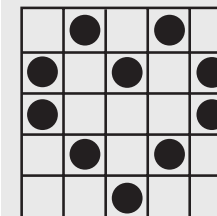

**GAME 21**  
Kaboom

**PRIZE:**  
Level 1 \$500  
Level 2 \$1199

**GAME 22**  
Crazy Bingo  
(wild #)

**PRIZE:**  
Level 1 \$500  
Level 2 \$1199

**GAME 23**  
Heart of Canal

**PRIZE:**  
50% Guest 50%  
Heart of Canal

**GAME 24**  
Potawatomi P

**PRIZE:**  
Must Go \$5,000

**POT-OF-GOLD**

**FLOOR SALES: \$3**

**GAME 25** • Match 3  
Posted amount or \$100

**GAME 26** • Outline diamond  
Posted amount or \$200

**GAME 27** • Large picture frame  
Posted amount or \$300