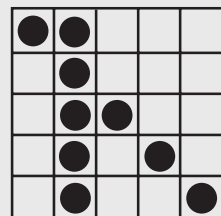

**WARM UP GAMES 1-8**

**GAME 1**  
Single Bingo or  
4 Corners

**PRIZE:**  
\$100

**GAME 2**  
Single Bingo or  
4 Corners

**PRIZE:**  
\$100

**GAME 3**  
Single Bingo or  
4 Corners

**PRIZE:**  
\$100

**GAME 4**  
Single Bingo or  
4 Corners

**PRIZE:**  
\$100

**GAME 5**  
Double Bingo

**PRIZE:**  
\$300

**GAME 6**  
Double Bingo

**PRIZE:**  
5X last number  
called (min \$100)

**GAME 7**  
Double Bingo

**PRIZE:**  
5X last number  
called (min \$100)