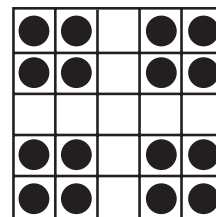

**PRIZE:**  
Must Go \$5,000  
Floor Sales: \$1: 1-on \$5: 7-on

**CLOVERLEAF SPECIAL – GAME 13 & 14**

Double Postage  
Stamps

**PRIZE:**  
Level 1 \$500  
Level 2 \$1199

Cloverleaf

**PRIZE:**  
Must Go \$5,000