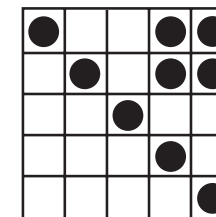

GAME 40
Line & Stamp

PRIZE:
Level 1 $500
Level 2 $1199