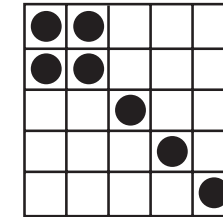

GAME 17
Crazy
Kite

PRIZE:
\$300/\$400/\$500

GAME 18
Anchor

PRIZE:
\$300/\$400/\$500

GAME 19
Cloverleaf

PRIZE:
\$700

MAIN SESSION

GAME 4
Block of 8
No free space