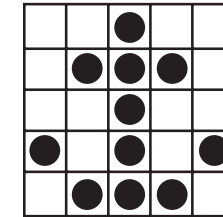

GAME 17
Crazy
Kite

PRIZE:
\$300/\$400/\$500

GAME 18
Anchor

PRIZE:
\$300/\$400/\$500

GAME 19
Cloverleaf

PRIZE:
\$700

MAIN SESSION

GAME 4
Block of 8
No free space