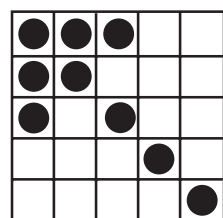

PRIZE:
\$700

GAME 9 & 10
B-13

PRIZE:
Jackpot or \$313
Jackpot or \$513

GAME 11
Double
Bingo

PRIZE:
\$300/\$400/\$500

GAME 12
Crazy W

PRIZE:
\$300/\$400/\$500

GAME 13
Crazy
Arrow