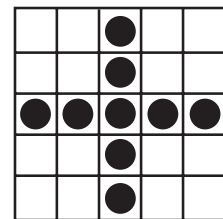

GAME 6
Propeller
X or +

PRIZE:
$300/$400/$500