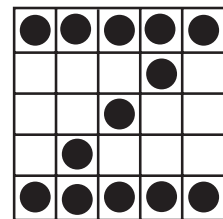

PRIZE:
\$300/\$400/\$500

GAME 5
Double Cross

PRIZE:
\$300/\$400/\$500

GAME 6
Propeller
X or +

PRIZE:
\$300/\$400/\$500

GAME 7
Crown

PRIZE:
\$300/\$400/\$500

GAME 8
Letter Z