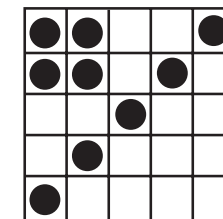

GAME 24
Line & Stamp
Cannot share #'s

PRIZE:
$300/$400/$500