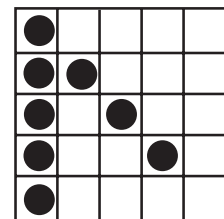

GAME 23 • Coverall
Posted amount or \$1,000

Prize for coverall in 46 numbers or less:
\$500,000 paid in annuity

GAME 24
Line & Stamp
Cannot share #'s

PRIZE:
\$300/\$400/\$500

GAME 25
Crazy Bingo
Wild #

PRIZE:
\$300/\$400/\$500