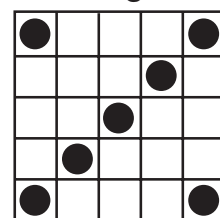

GAME 11
Double
Bingo

PRIZE:
$300/$400/$500