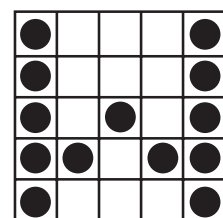

PRIZE:
\$700

GAME 9 & 10
B-13

PRIZE:
Jackpot or \$313
Jackpot or \$513

GAME 11
Double
Bingo

PRIZE:
\$300/\$400/\$500

GAME 12
Crazy W

PRIZE:
\$300/\$400/\$500

GAME 13
Crazy
Arrow