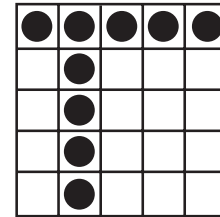

GAME 16
Double
Hard way

PRIZE:
$300/$400/$500