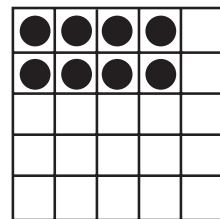

GAME 17
Crazy
Kite

PRIZE:
\$300/\$400/\$500

GAME 18
Anchor

PRIZE:
\$300/\$400/\$500

GAME 19
Cloverleaf

PRIZE:
\$700

MAIN SESSION

GAME 4
Block of 8
No free space