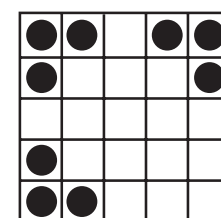

GAME 26
Three
Brackets

PRIZE:
$300/$400/$500

PICK 8 GAME 27

FLOOR SALES:
$1/1 ON $5/7-ON

?	?	?
?	FREE	?
?	?	?

Get all 8
#s called
in 20 #s
or less

PRIZE:
Jackpot or $500

POT OF GOLD

GAME 20 • Match 3
Posted amount or $100

GAME 21 • Outline diamond
Posted amount or $200

GAME 22 • Large picture frame
Posted amount or $300

GAME 23 • Coverall
Posted amount or $1,000

Prize for coverall in 46 numbers or less:
$500,000 paid in annuity