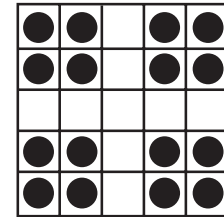

GAME 17
Crazy
Kite

PRIZE:
\$300/\$400/\$500

GAME 18
Anchor

PRIZE:
\$300/\$400/\$500

GAME 19
Cloverleaf

PRIZE:
\$700

MAIN SESSION

GAME 4
Block of 8
No free space